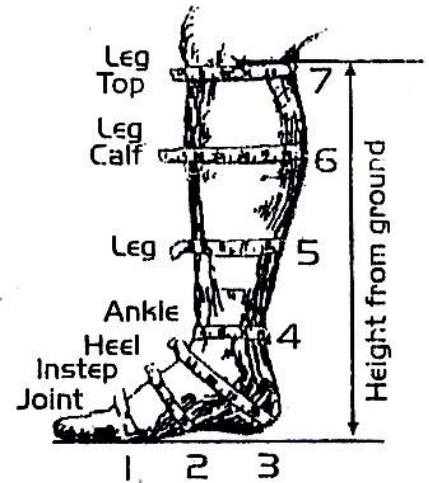

PRADERAS POLO
EST. 2020

CUSTOM BOOTS FORM

Name					
Postal Address					
Phone					
Email					
Item Description					
Item Details	Praderas Polo P LOGO - LEFT OUTER heel Praderas Polo SUN ICON - RIGHT OUTER heel				
Color	Black	Dark Brown	Light Brown	Maroon	Other:
Embroidery Initials			Embroidery Style	Thick	Fancy

NOTE: Please measure your leg while wearing your usual riding pants and socks.
DO NOT measure your bare leg. Leather boots will loosen up over time.

LEFT LEG		RIGHT LEG	
7 LEG		7 LEG	
6 LEG		6 LEG	
5 LEG		5 LEG	
4 ANKLE		4 ANKLE	
3 HEEL		3 HEEL	
2 INSTEP		2 INSTEP	
1 JOINT		1 JOINT	

	LEFT	RIGHT
USUAL SHOE SIZE		
HEIGHT FROM GROUND		

	LEFT	RIGHT
FOOT LENGTH		
FOOT WIDTH		