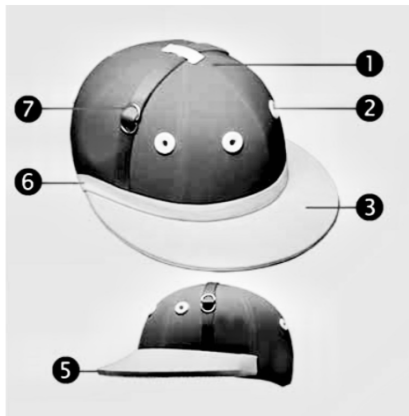

PRADERAS POLO
EST. 2020

CUSTOM HELMET FORM

Name	
Postal Address	
Phone	
Email	

Helmet Model	Argentine Style	English Style
Helmet Material	Cloth	Leather
Chin Strap	Single Strap	3-Point

Helmet Size (measure circumference around head in cm)	
1.) Helmet Color	
2.) Vents Color	
3 & 5.) Visor Color	
6.) Visor Band Color (Argentine style)	
7.) Top Strap Color	

Placement 1		* Please send us a hi-resolution file for logos/embroidery to praderaspolo@gmail.com	
Placement 2		Placement Type:	Add:
Placement 3		1.) Flag	$10
		2.) Embroidery (3 + letters)	$15
		3.) Embroidery (2-3 letters)	$10
Placement 4	PRADERAS POLO SUN ICON (ON VISOR RIGHT SIDE)	4.) Logo	$15

Color Guide